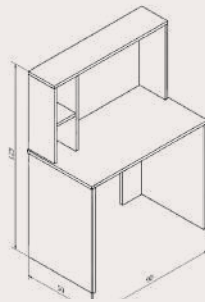

STUDY DESK

236

COLOR: WHITE

H x W x D
125 x 90 x 50