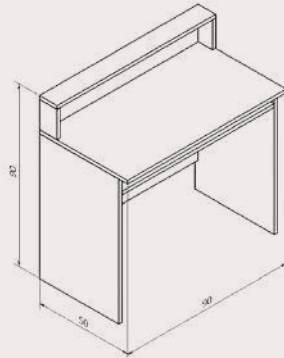

STUDY DESK

238

COLOR: WHITE

H x W x D

90 x 90 x 50